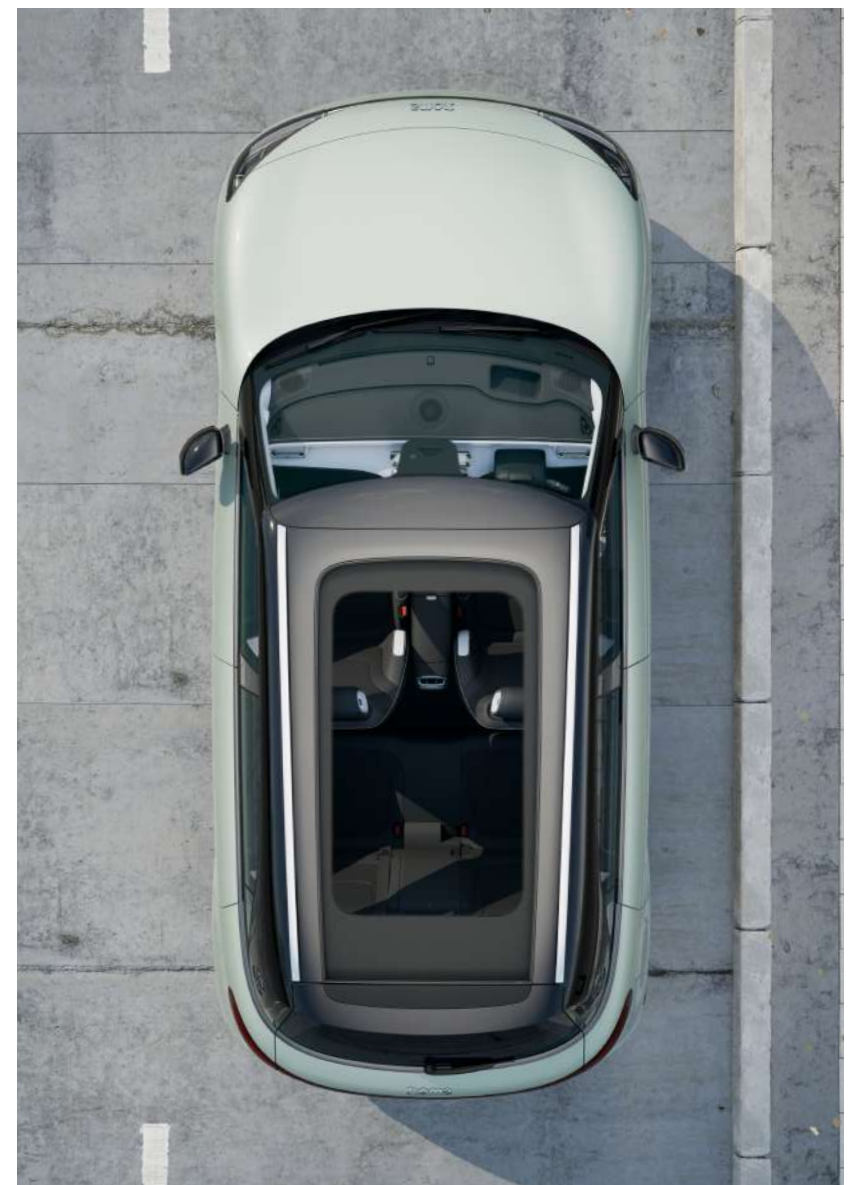

## A look and feel to suit you.

Discover the features making their mark in the Premium smart #1 including the Illuminated Front Grille, Luminous Side Logo, Panoramic Halo Roof, Concealed Door Handle, Frameless Door, Dynamic LED Taillight.

Illuminated Front Grille

Luminous Side Logo

Panoramic Halo Roof

Concealed Door Handle

Frameless Door

Dynamic LED Taillight

\*Product colour may vary due to photographic lighting.